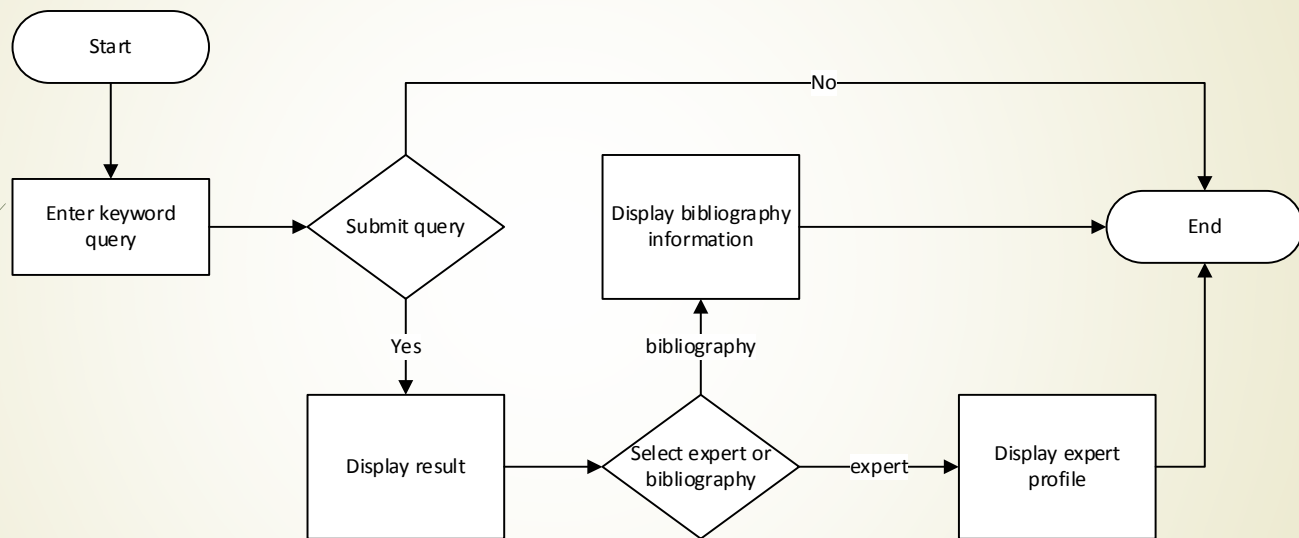

Expert Search

The Clue

prepared by

OOI BONG PIN
111004

Expert Search

What is The Clue?

- ▶ User interaction and visualization tool of Expert Search
 - ▶ Manage all the **query processing** in Expert Search
 - ▶ Guide and assist user search for expert and relevant bibliography
- 

Use Case

The Use Case diagram of "The Clue" Expert Search System

Flow Chart

The Flow Chart of query processing in Expert Search System

State Diagram

The State Diagram of the query processing

Activity Diagram

The Activity Diagram of query processing in Expert System.

Function, Feature & Algorithm

Keyword Tokenization's and Matching Function

Keyword tokenization

- ▶ A function to break down keywords query into a set of keywords

Query Log

- ▶ `QueryTrackerFunction()`
- ▶ Track the query keywords inputted by user each time and store to database
- ▶ Analysis the frequency of keyword during query
- ▶ Use for most frequent search keywords chart
- ▶ To help admin improve the content/ bibliography in database