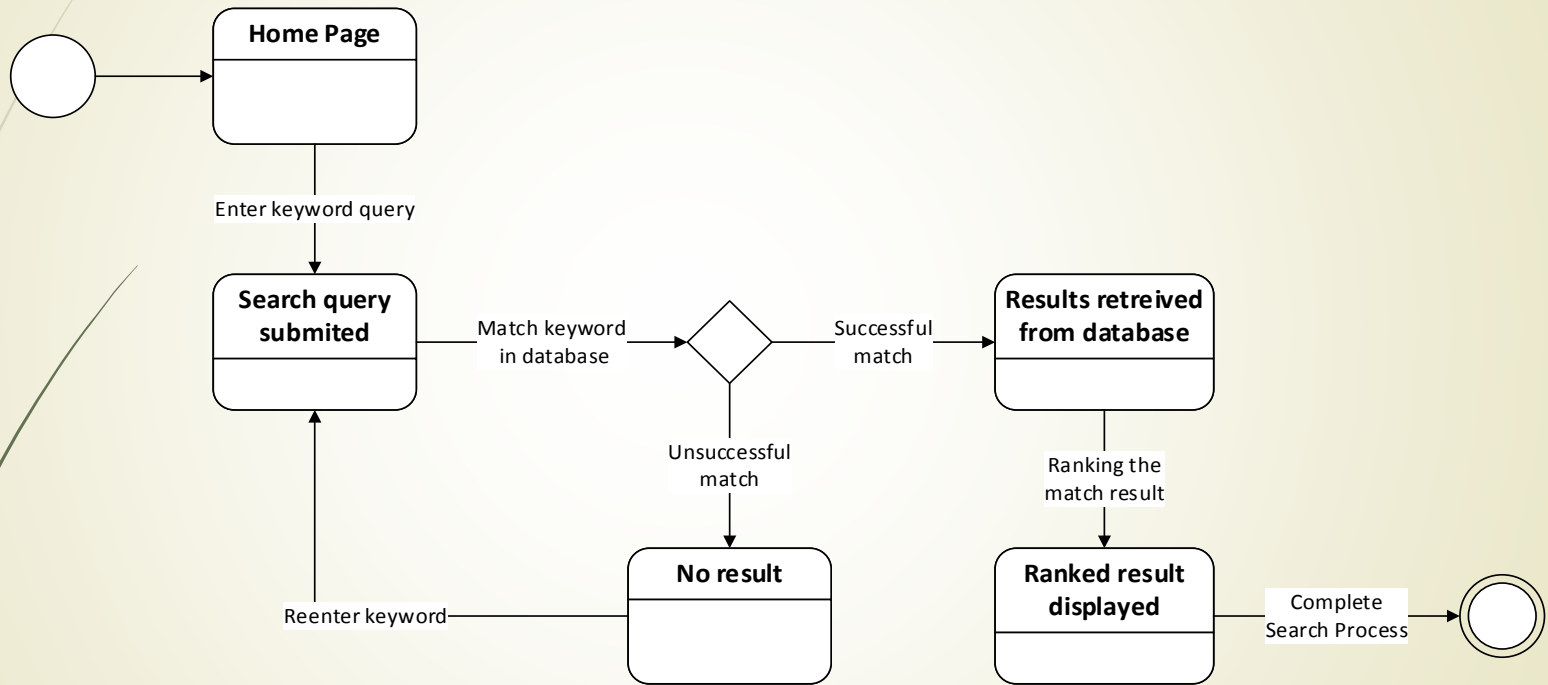

Expert Search

The Clue

prepared by

OOI BONG PIN
111004

Expert Search

What is The Clue?

- ▶ User interaction and visualization tool of Expert Search
 - ▶ Manage all the **query processing** in Expert Search
 - ▶ Guide and assist user search for expert and relevant bibliography
- 

Use Case

The Use Case diagram of "The Clue" Expert Search System

Flow Chart

The Flow Chart of query processing in Expert Search System

State Diagram

The State Diagram of the query processing

Activity Diagram

The Activity Diagram of query processing in Expert System.

Function, Feature & Algorithm

Keyword Tokenization's and Matching Function

Keyword tokenization

- ▶ A function to break down keywords query into a set of keywords

Matching Function

- ▶ Tokenized keywords match with a list of term's dictionary in database
- ▶ Select candidates which related to the keywords.

Ranking Algorithm

- ▶ Improve the accuracy of searching method by proposing an algorithm to process and rank the result