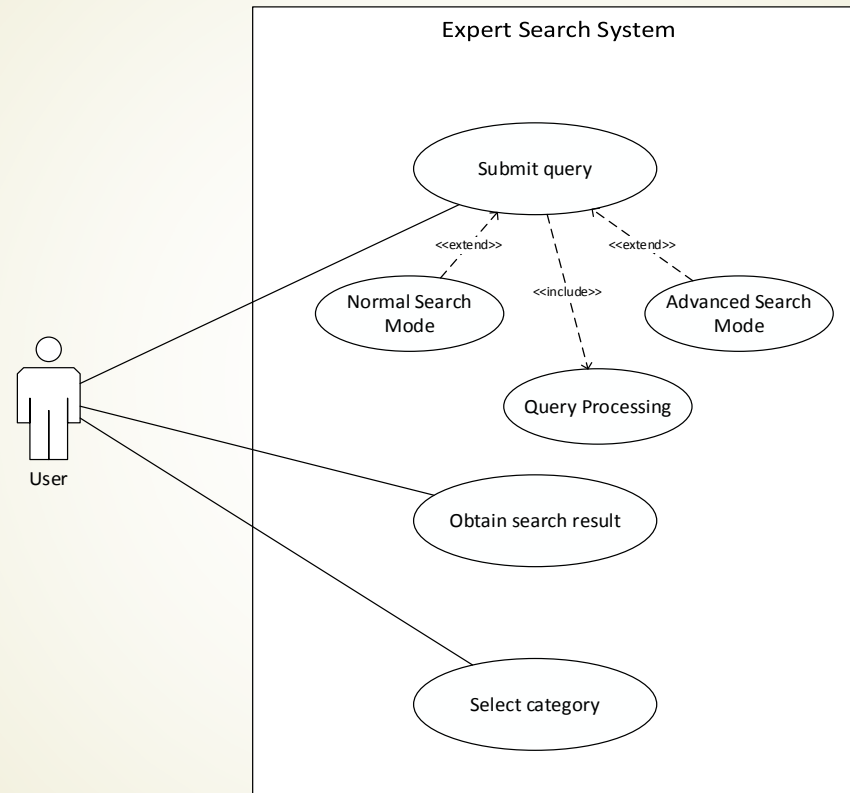

Expert Search

The Clue

prepared by

OOI BONG PIN
111004

Expert Search

What is The Clue?

- ▶ User interaction and visualization tool of Expert Search
 - ▶ Manage all the **query processing** in Expert Search
 - ▶ Guide and assist user search for expert and relevant bibliography
- 

Use Case

The Use Case diagram of "The Clue" Expert Search System

Flow Chart

The Flow Chart of query processing in Expert Search System

State Diagram

The State Diagram of the query processing

Activity Diagram

The Activity Diagram of query processing in Expert System.

Function, Feature & Algorithm

Keyword Tokenization's and Matching Function

Keyword tokenization

- ▶ A function to break down keywords query into a set of keywords

Query Log

- ▶ `QueryTrackerFunction()`
- ▶ Track the query keywords inputted by user each time and store to database
- ▶ Analysis the frequency of keyword during query
- ▶ Use for most frequent search keywords chart
- ▶ To help admin improve the content/ bibliography in database