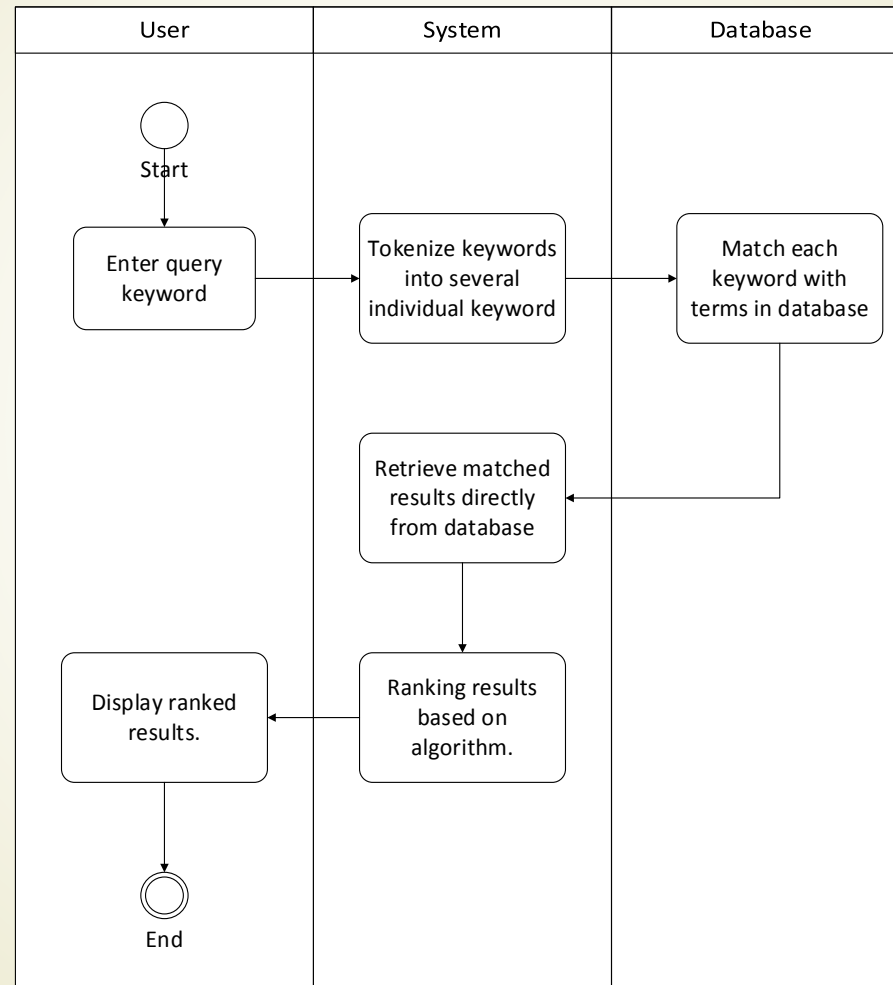

Expert Search

The Clue

prepared by

OOI BONG PIN
111004

Expert Search

What is The Clue?

- ▶ User interaction and visualization tool of Expert Search
 - ▶ Manage all the **query processing** in Expert Search
 - ▶ Guide and assist user search for expert and relevant bibliography
- 

Use Case

The Use Case diagram of "The Clue" Expert Search System

Flow Chart

The Flow Chart of query processing in Expert Search System

State Diagram

The State Diagram of the query processing

Activity Diagram

The Activity Diagram of query processing in Expert System.

Function, Feature & Algorithm

Keyword Tokenization's and Matching Function

Keyword tokenization

- ▶ A function to break down keywords query into a set of keywords

Matching Function

- ▶ Tokenized keywords match with a list of term's dictionary in database
- ▶ Select candidates which related to the keywords.

Ranking Algorithm

- ▶ Improve the accuracy of searching method by proposing an algorithm to process and rank the result