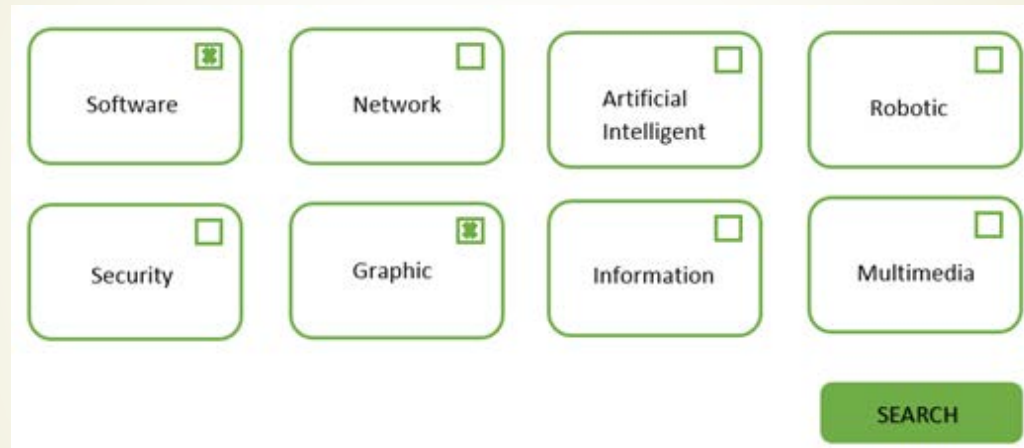

Navigation Optimization - Keywords Categories

Multi select function in Keyword Categories